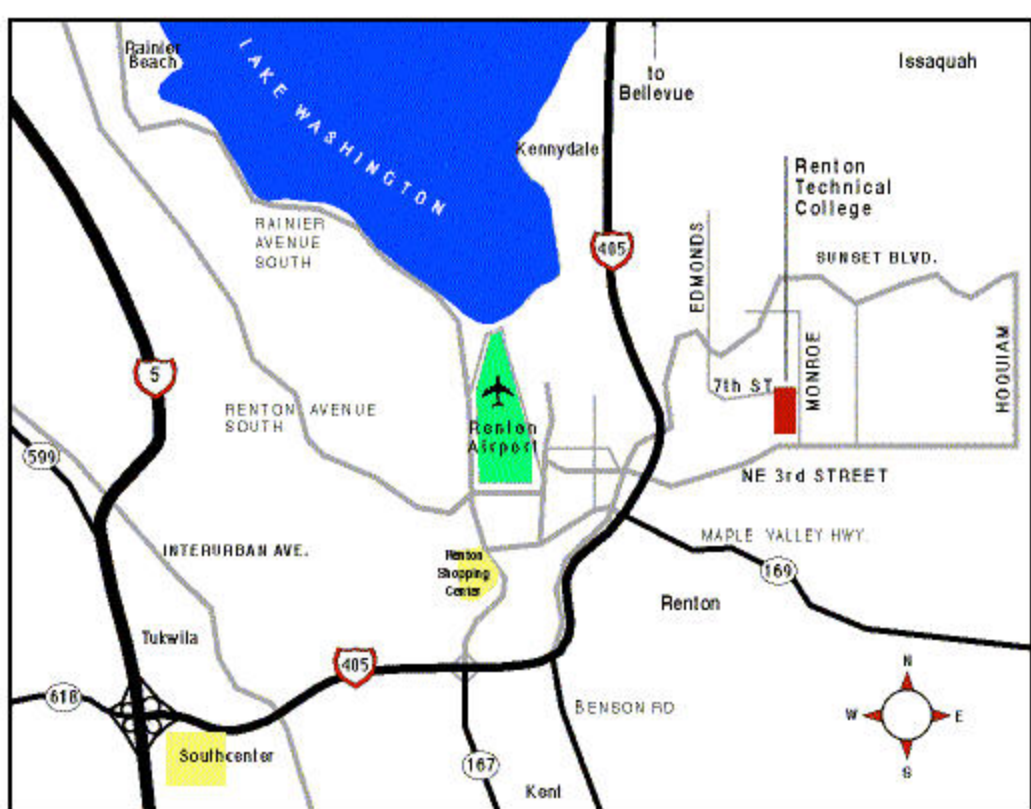

CATIA Operator of Puget Sound C.O.P.S

User Group Meeting
June 21, 2006
11am – 3pm
Renton Technical College
Rm C101 Blencoe Auditorium

Driving Directions

To Renton Technical College Main Campus from Interstate 405

Northbound

Take Bronson Way/Maple Valley Exit 4. Then take the second of the two exits, Renton Exit 4B. Turn right at the bottom of the off-ramp. Continue to the next stoplight and turn right onto Sunset Boulevard. One block further at the stoplight, turn right onto N.E. 3rd Street. Follow N.E. 3rd Street to the top of the hill. Renton Technical College is on the left side after you crest the top of the hill. Turn left on Monroe Ave. N.E. to access the main entrance.

Southbound

Take Renton Exit 4 and merge onto Sunset Boulevard. Turn left at the first stoplight onto N.E. 3rd Street. Follow N.E. 3rd Street to the top of the hill. Renton Technical College is on the left side after you crest the top of the hill. Turn left on Monroe Ave. N.E. to access the main entrance.